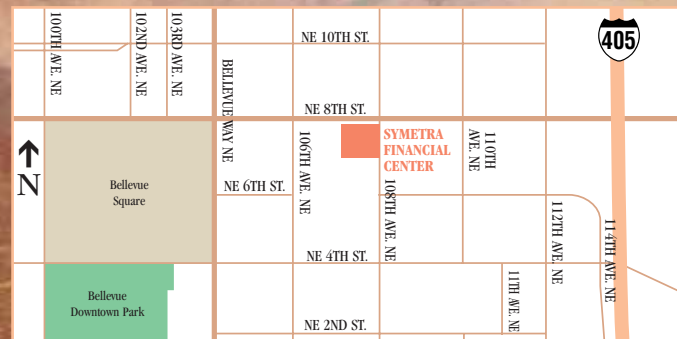

HARBOR CLUB BELLEVUE:

Symetra Financial Center, 777 108th Avenue NE, 25th Floor, Seattle, WA 98004
 Phone: 425 990-1050
 Fax: 425 990-1055
 Email: info@harborclub.org

The Harbor Club

SEATTLE • BELLEVUE

One Private Club ~ Two Convenient Locations

Harbor Club Seattle is located on the 17th floor of the Norton Building with panoramic views from Mount Rainier to Elliott Bay. Harbor Club Bellevue is located on the 25th floor of the Symetra Financial Center with dramatic views of the Seattle Skyline, the Cascade and Olympic Mountains, and Lake Washington.